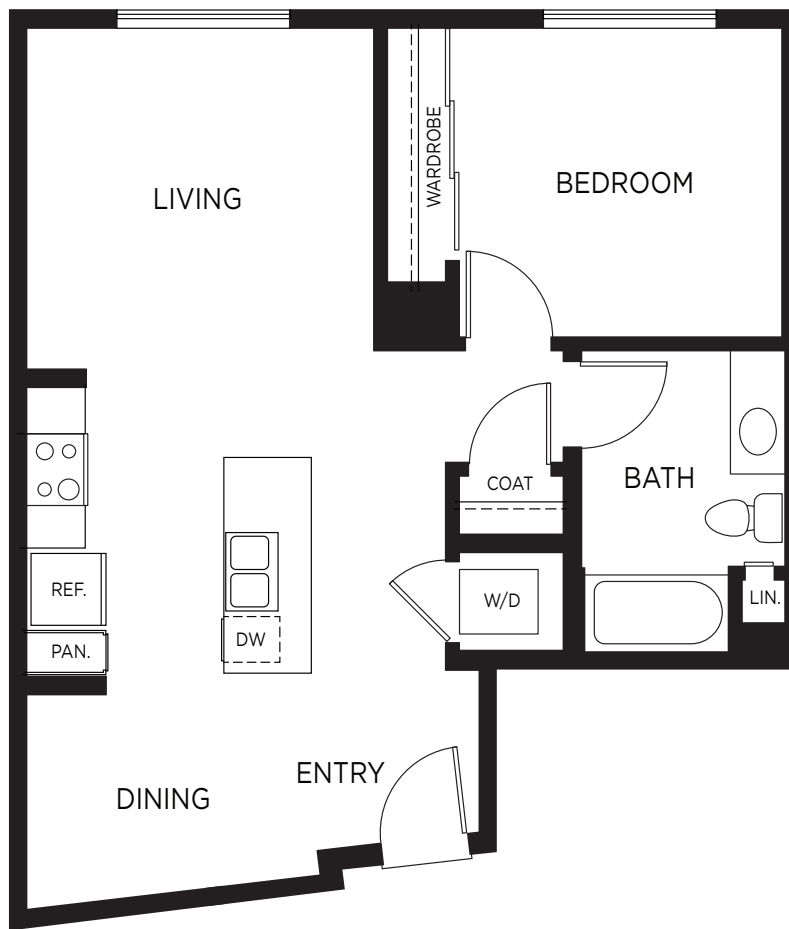

## PLAN A1

1 Bedroom / 1 Bath / Approx. 776 sq. ft.

All floorplans are for representation only. Dimensions may vary. Not all features are available in every home.

400 Cypress Avenue  
South San Francisco, CA 94080