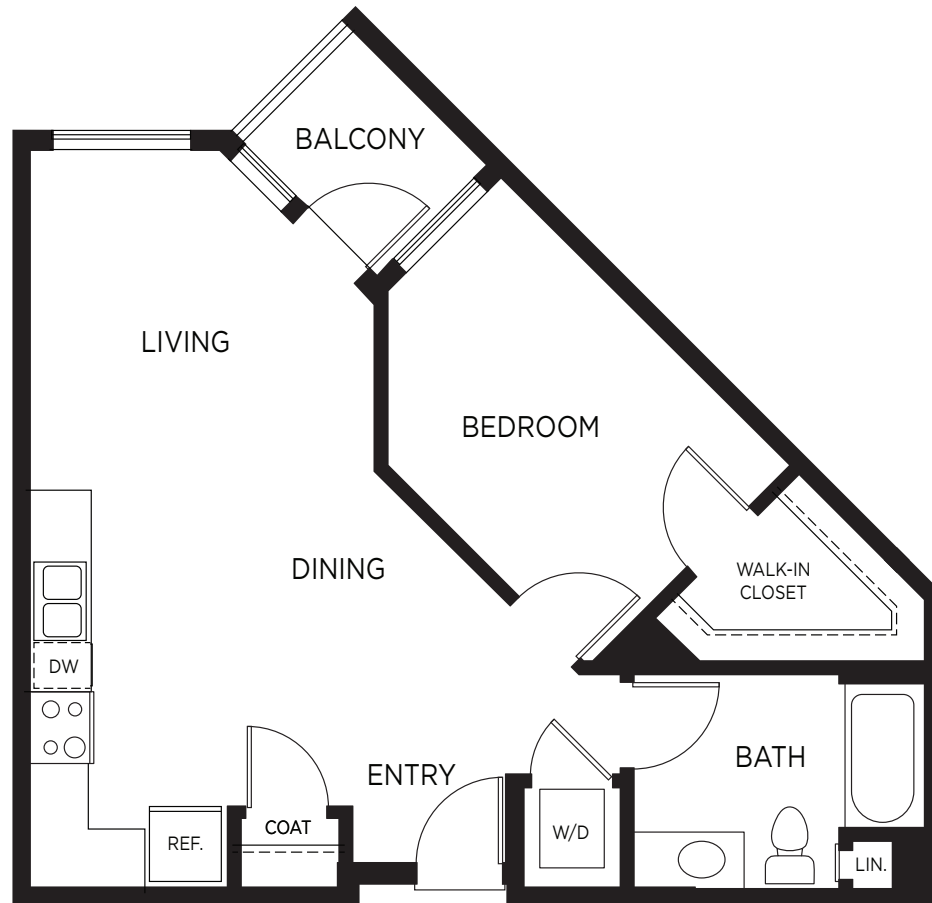

PLAN A2

1 Bedroom / 1 Bath / 723-801 sq. ft.

All floorplans are for representation only. Dimensions may vary. Not all features are available in every home.

400 Cypress Avenue
South San Francisco, CA 94080