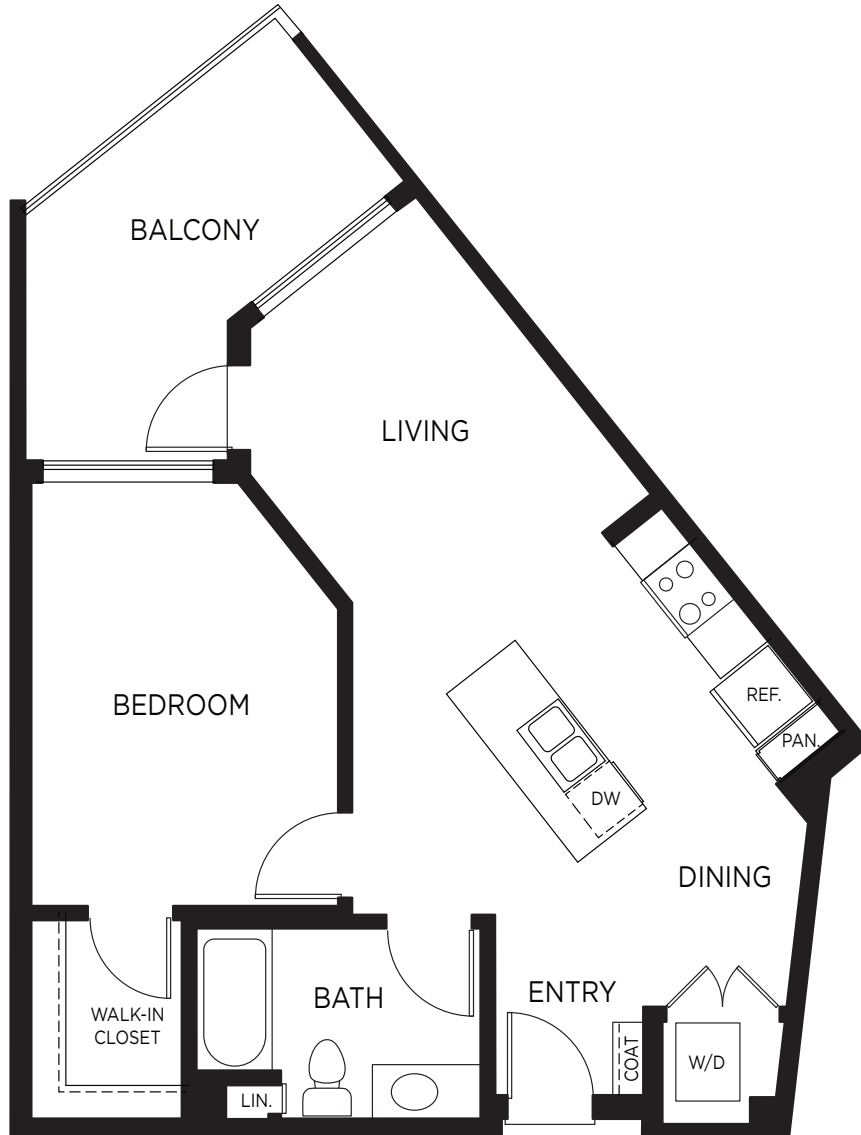

PLAN A3

1 Bedroom / 1 Bath / Approx. 735 sq. ft.

All floorplans are for representation only. Dimensions may vary. Not all features are available in every home.

400 Cypress Avenue
South San Francisco, CA 94080