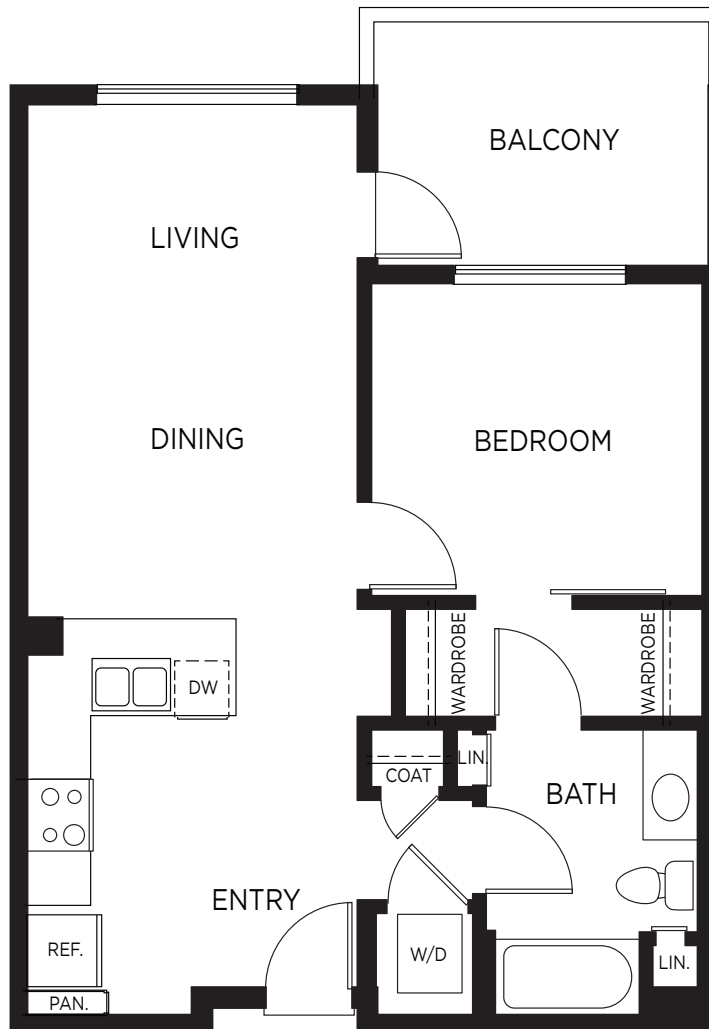

## PLAN A4

1 Bedroom / 1 Bath / 737-740 sq. ft.

All floorplans are for representation only. Dimensions may vary. Not all features are available in every home.

400 Cypress Avenue  
South San Francisco, CA 94080