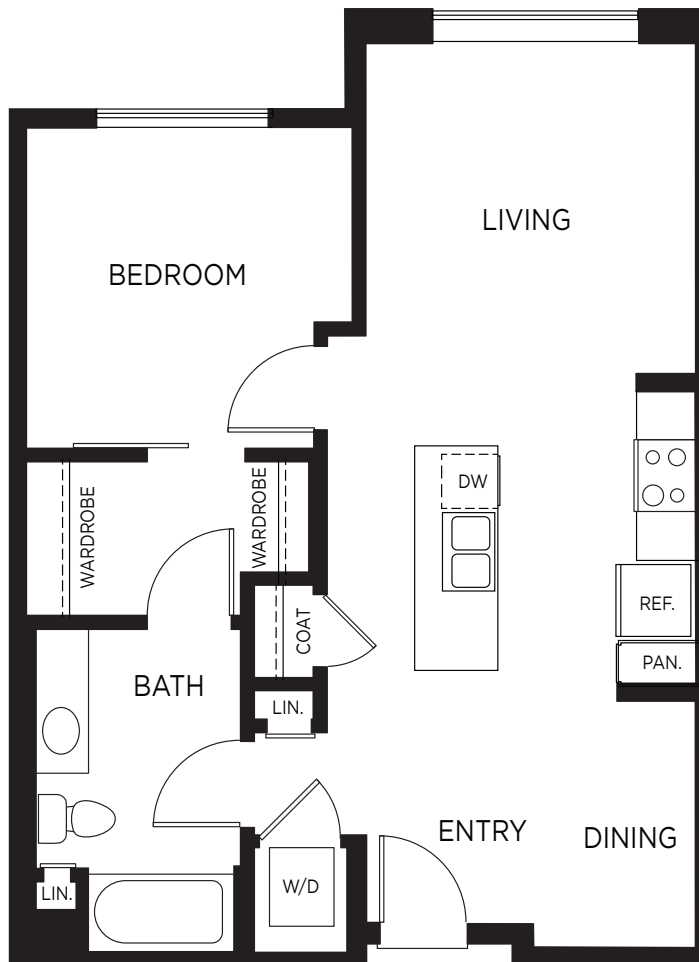

PLAN A5

1 Bedroom / 1 Bath / 775-791 sq. ft.

All floorplans are for representation only. Dimensions may vary. Not all features are available in every home.

400 Cypress Avenue
South San Francisco, CA 94080