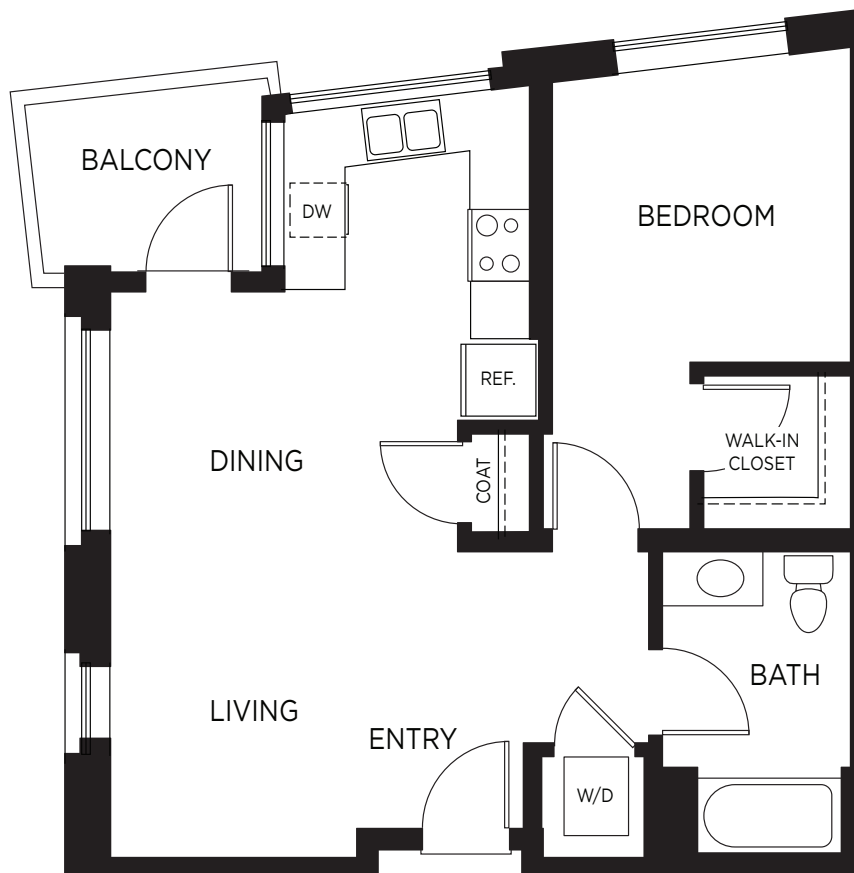

## PLAN A6

1 Bedroom / 1 Bath / Approx. 751 sq. ft.

All floorplans are for representation only. Dimensions may vary. Not all features are available in every home.

400 Cypress Avenue  
South San Francisco, CA 94080