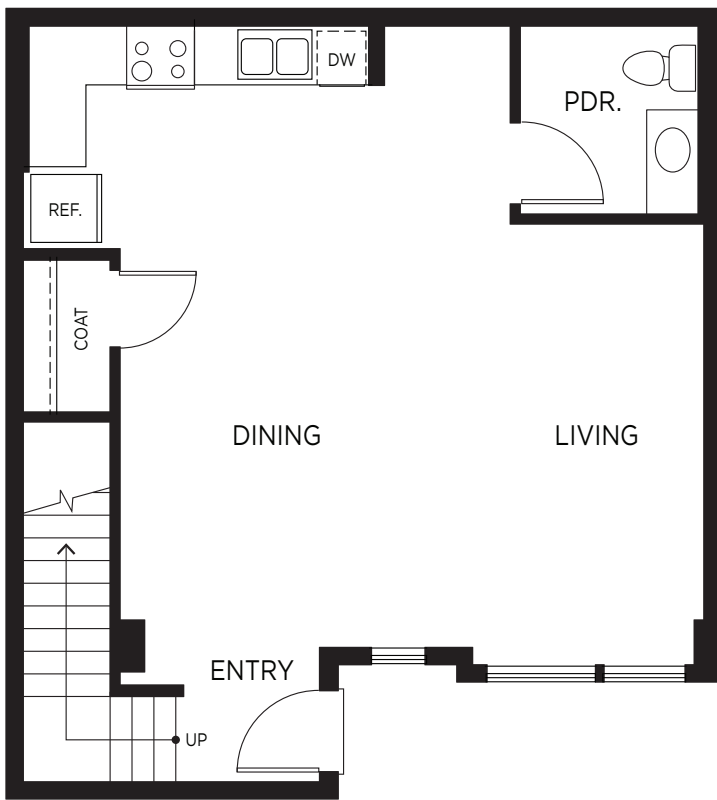

PLAN B10

2 Bedroom Townhome / 2.5 Bath / Approx. 1,371 sq. ft.

ENTRY LEVEL

UPPER LEVEL

All floorplans are for representation only. Dimensions may vary. Not all features are available in every home.

400 Cypress Avenue
South San Francisco, CA 94080