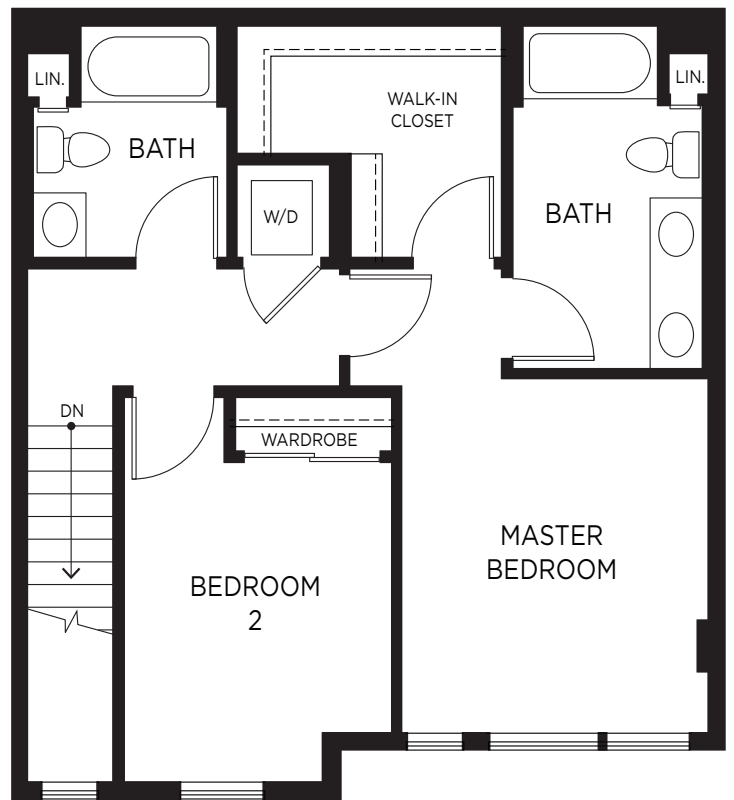

PLAN B10

2 Bedroom Townhome / 2.5 Bath / Approx. 1,371 sq. ft.

ENTRY LEVEL

UPPER LEVEL

All floorplans are for representation only. Dimensions may vary. Not all features are available in every home.

400 Cypress Avenue
South San Francisco, CA 94080