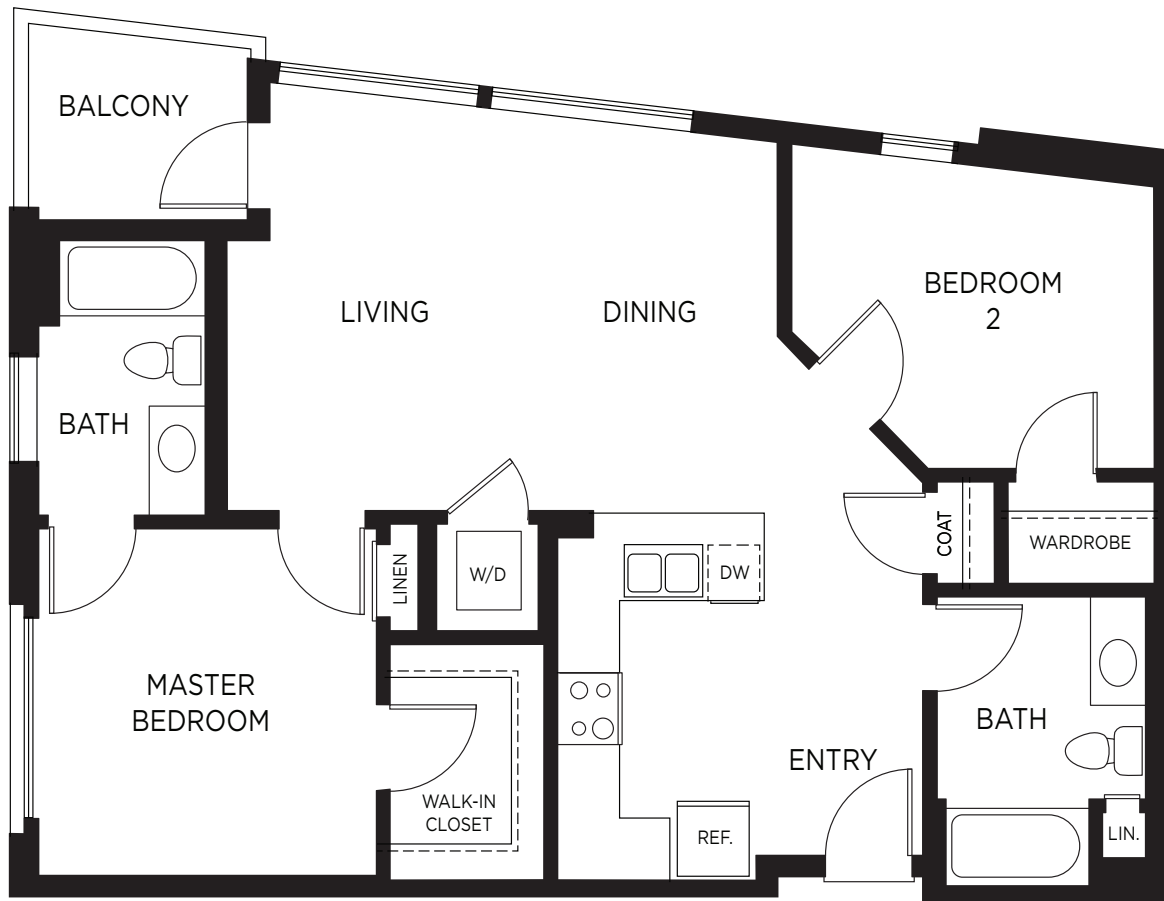

PLAN B2

2 Bedroom / 2 Bath / Approx. 1,078 sq. ft.

All floorplans are for representation only. Dimensions may vary. Not all features are available in every home.

400 Cypress Avenue
South San Francisco, CA 94080