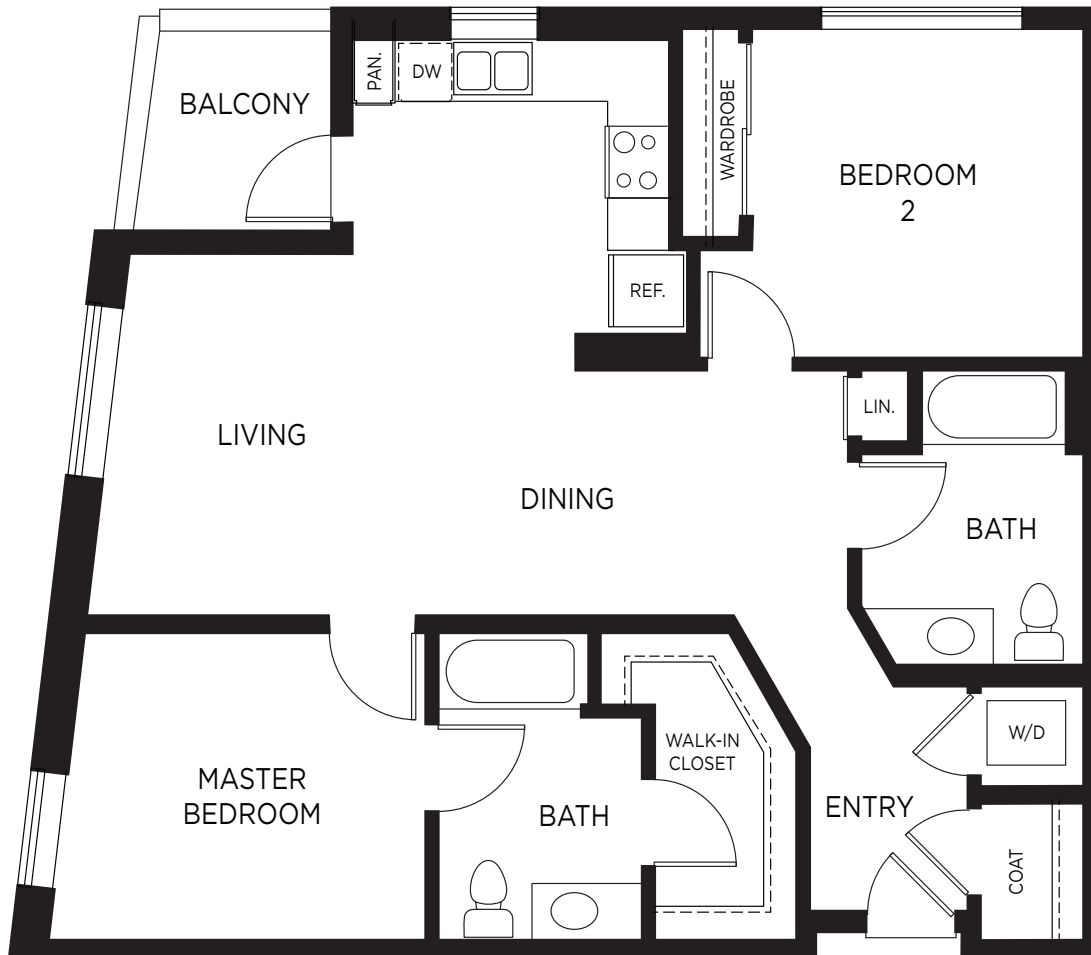

PLAN B5

2 Bedroom / 2 Bath / Approx. 1,125 sq. ft.

All floorplans are for representation only. Dimensions may vary. Not all features are available in every home.

400 Cypress Avenue
South San Francisco, CA 94080