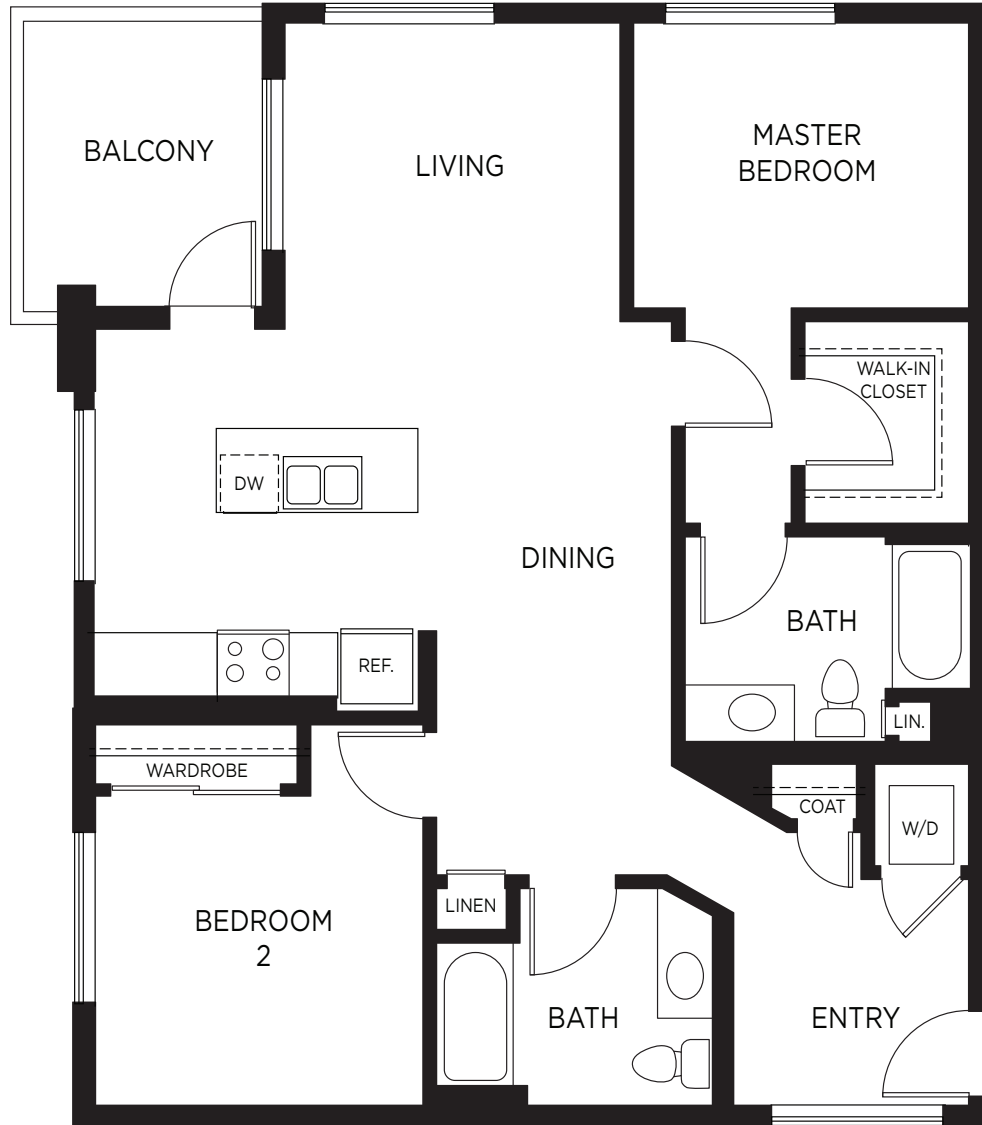

PLAN B6

2 Bedroom / 2 Bath / Approx. 1,197 sq. ft.

All floorplans are for representation only. Dimensions may vary. Not all features are available in every home.

400 Cypress Avenue
South San Francisco, CA 94080