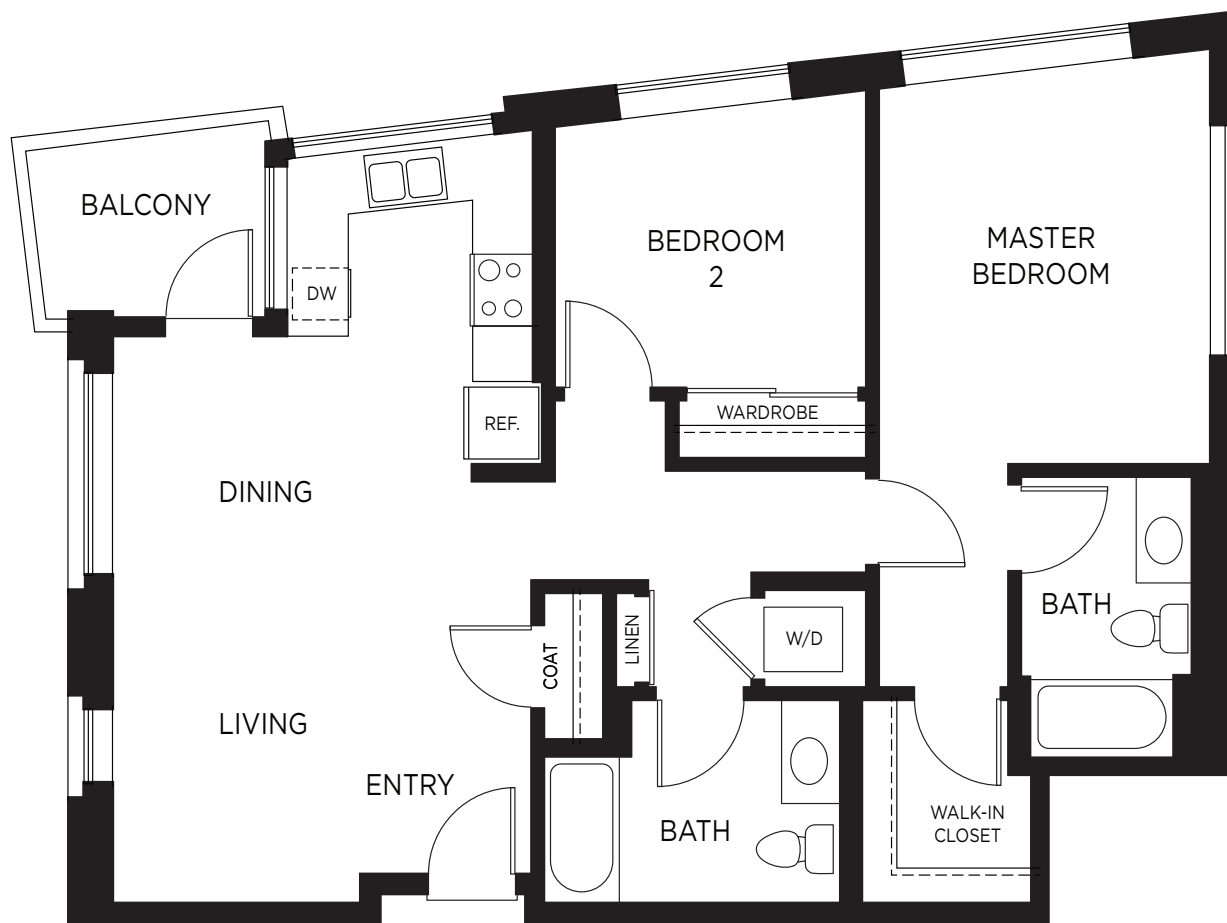

PLAN B7

2 Bedroom / 2 Bath / Approx. 1,091 sq. ft.

All floorplans are for representation only. Dimensions may vary. Not all features are available in every home.

400 Cypress Avenue
South San Francisco, CA 94080