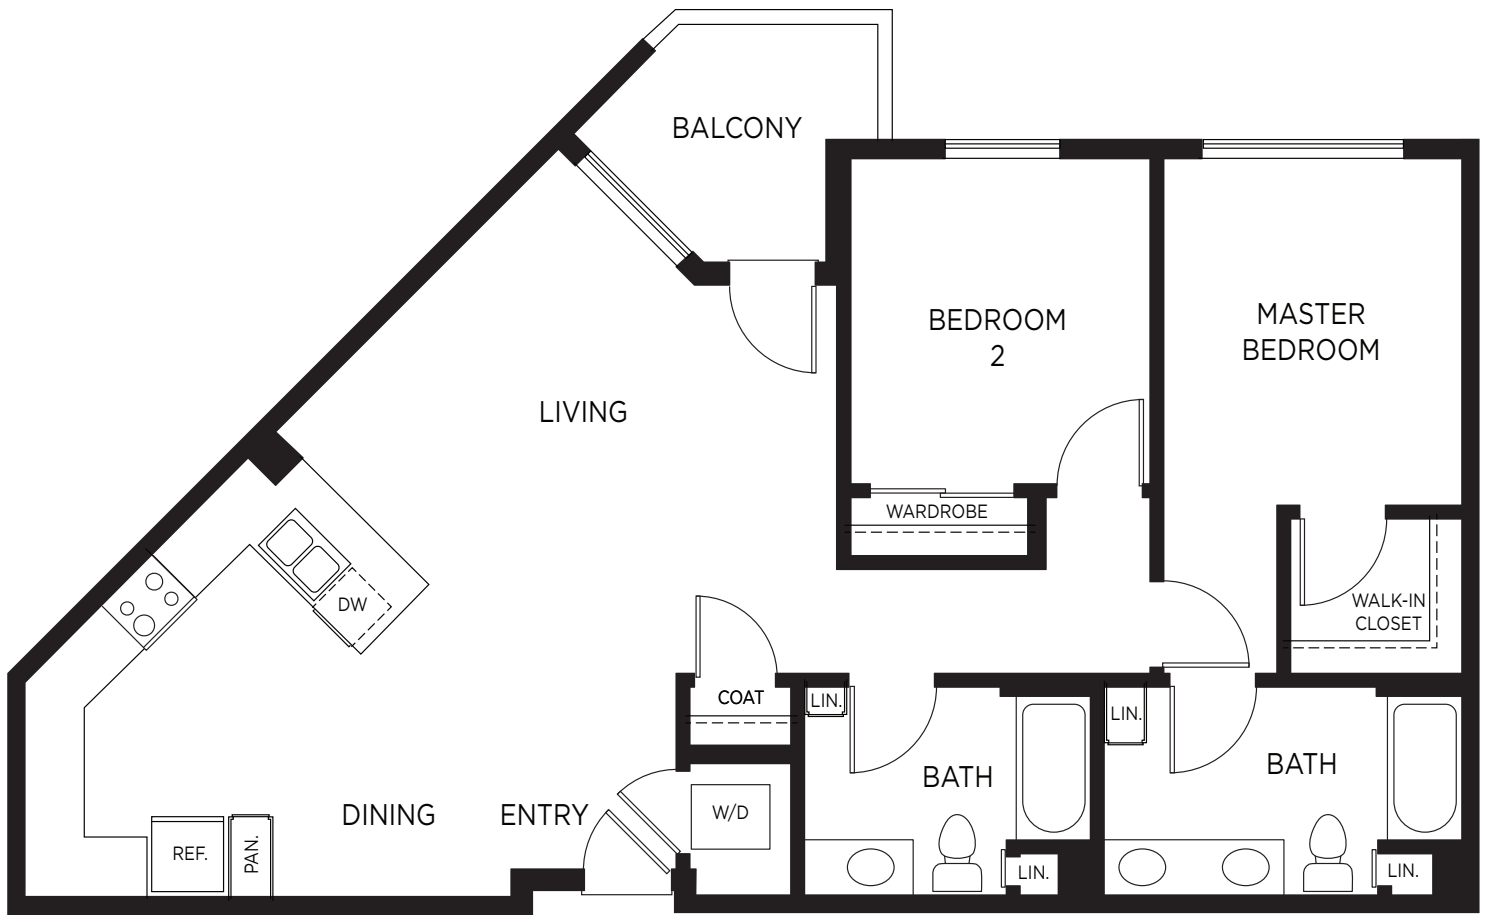

PLAN B8

2 Bedroom / 2 Bath / Approx. 1,186 sq. ft.

All floorplans are for representation only. Dimensions may vary. Not all features are available in every home.

400 Cypress Avenue
South San Francisco, CA 94080