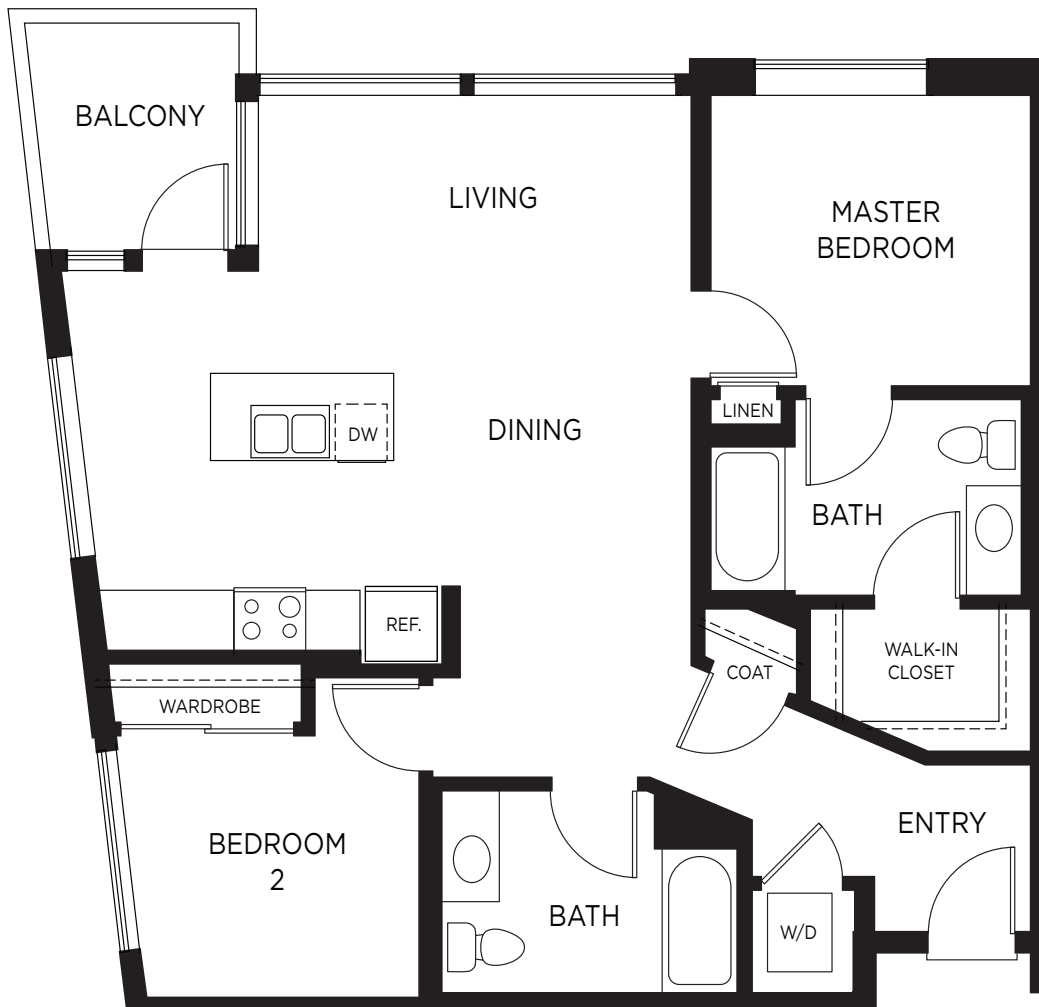

PLAN B9

2 Bedroom / 2 Bath / Approx. 1,067 sq. ft.

All floorplans are for representation only. Dimensions may vary. Not all features are available in every home.

400 Cypress Avenue
South San Francisco, CA 94080