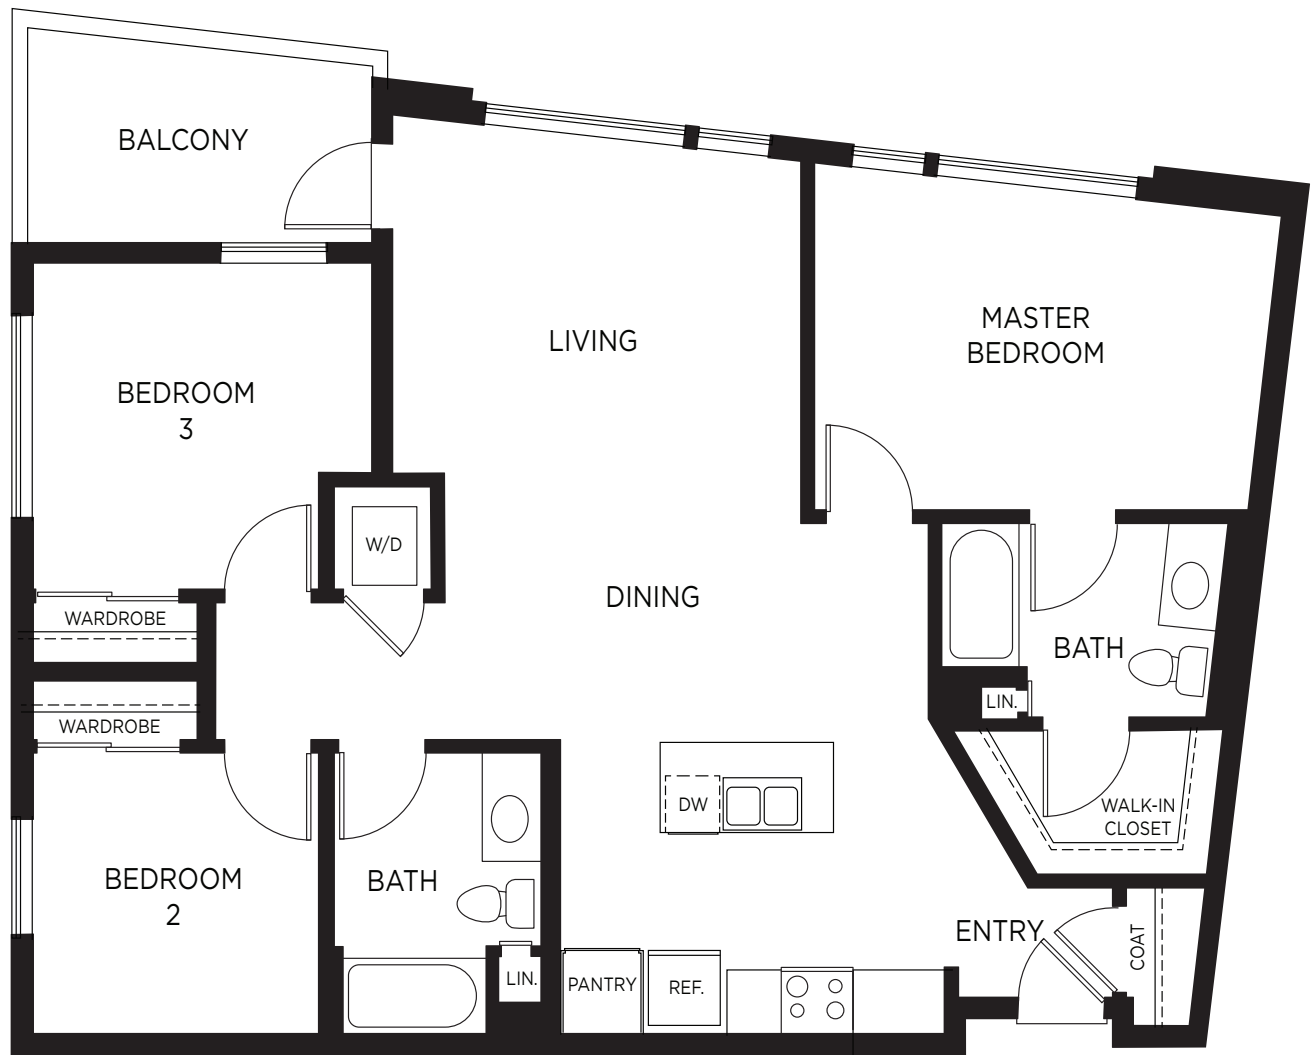

PLAN C1

3 Bedroom / 2 Bath / Approx. 1,321 sq. ft.

All floorplans are for representation only. Dimensions may vary. Not all features are available in every home.

400 Cypress Avenue
South San Francisco, CA 94080