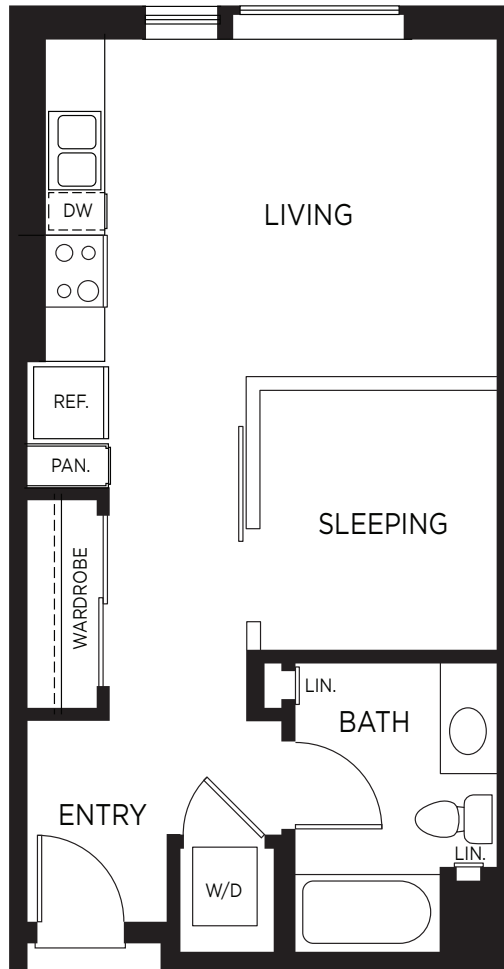

## PLAN U1

Urban 1 Bedroom / 1 Bath / 570-573 sq. ft.

All floorplans are for representation only. Dimensions may vary. Not all features are available in every home.

400 Cypress Avenue  
South San Francisco, CA 94080